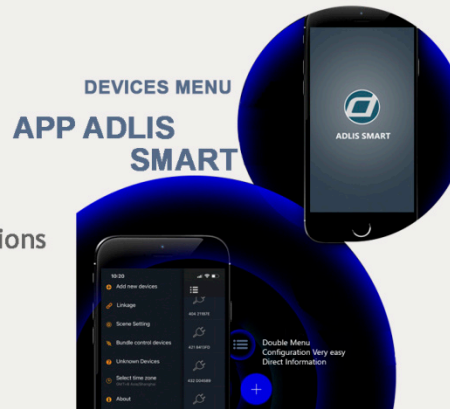

Solar Smart Trash

Material: Stainless steel #304

Dimensions: L-53cm, W-63cm, H-120cm

Capacity: 75L x 2

Solar panel: 40Wx2

Battery: 12V/20AH

LED Strip Light RGB/W

Sensor control capacity

Sensor for door opening/Voice Broadcast

Filled alarm

Solar Panel 40Wx2

Smart City: All smart components controlled by our Platform Adlis Smart.

Control, configure, receive alarms from the Platform or our APP for each Smart Products placed on the street

Can be upgraded and customized for specific applications

Custom colors available

Vandal resistant

ADLIS/WEIYIN CORPORATION

Visit our website for product details, color charts technical sheets, sales office locations, Download JPG images, brochure PDF, Data Sheet, CSI specifications.

<https://www.adlissmart.com>

<https://www.adlis.co.il/>

<https://www.solarbenchchina.com/>

<https://www.adlis.co.il/SmartBench/>

<https://www.adlis.co.il/Marketing/>

WYB2006 Design: Adlis Smart

WYB2006 is manufactured in Israel and China

Location Photography: Chile, Grecia, greece

Specifications are subject to change without notice.

3D Design / Artwork for the 21st century

©2020 Adlis/Weiyin Corporation

Office: Sderot Moriah 104, Haifa - Israel

Factory: Asher 4 Kiryat Yam - Israel

2/F, Building E, Hengchangrong Industrial Park.

Pinghu Street, Longgang District, Shenzhen City,

Guangdong Province, China

We Don't Make The Future, We make The Future Better.