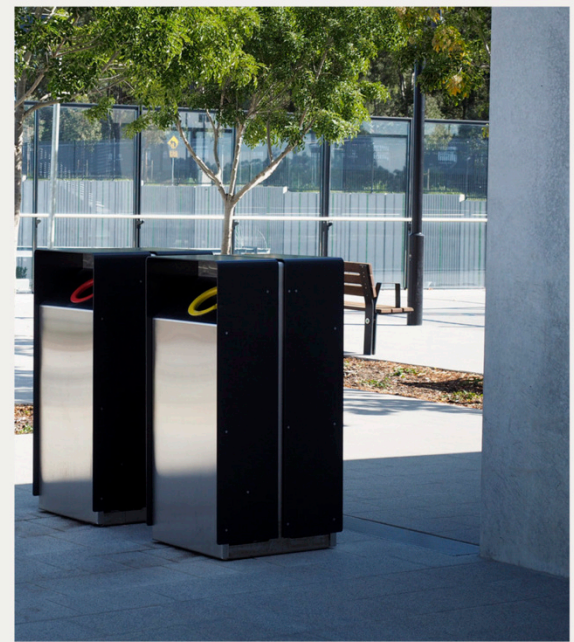

ACTIVELY RECYCLING

PAPER

ACTIVELY RECYCLING

WASTE

Model: WYB2006

Smart Solar Trash
Trash is made of Corten steel ,
Stainless steel #304
Thickness of 4 mm.

DESCRIPTION: Smart Trash is made of Corten steel
Stainless steel #304
Solar Panel 40Wx2
WI-FI Router 4G: YES
Strip Led light Control Capacity

FINISHES:
Plexus box- IO55 2P USB 5V (2.1A)
Stainless steel #201 or #304
Thermo-lacquered in a choice of RAL

DIMENSIONS: L 530mm x 630mm x H 1200mm - WEIGHT: 70 Kg

AUTOMATIC SENSORS

ORGANIC

CARTON

WYB2006 is a collection of Smart Solar Trash. Easily to recycle and control trash capacity. With sensors and Platform to have the information 7D / 24Hours.

Anchoring of installations to the ground and steel casing: resistance to vandalism

Solar Smart Trash

Material: Stainless steel #304

Dimensions: L-53cm, W-63cm, H-120cm

Capacity: 75L x 2

Solar panel: 40Wx2

Battery: 12V/20AH